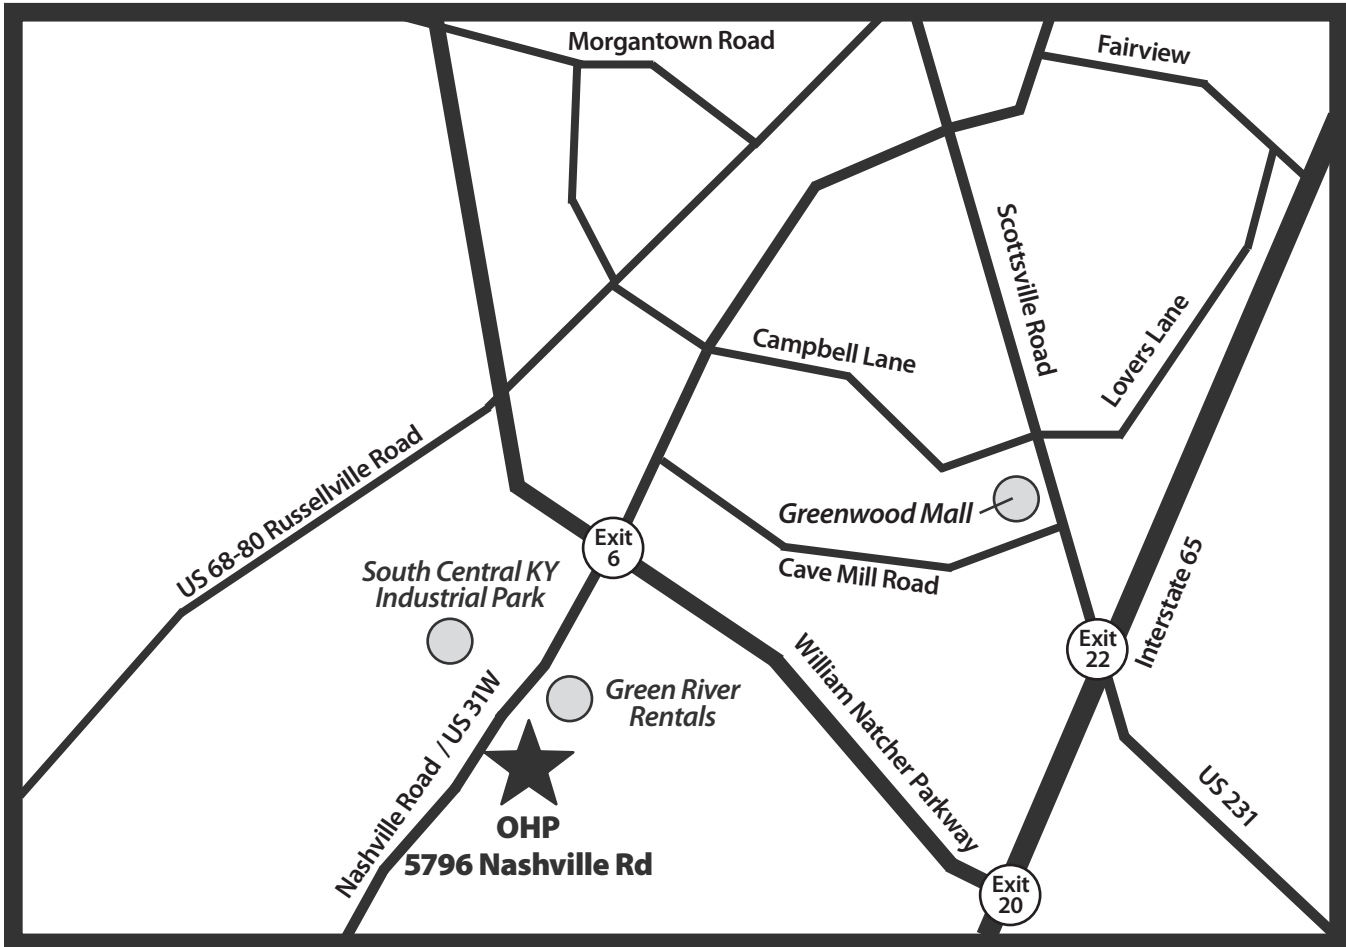

MAP AND DIRECTIONS TO OHP OFFICES AT 5796 NASHVILLE ROAD

From South Central Kentucky Industrial Park

- From Central Avenue, take a right on 31W South.
- OHP is immediately on the left in Stillwater Place.

From I-65

- Take exit 20 from I-65 onto the William Natcher Parkway North.
- Take exit 6 and turn left onto US 31W South.
- Go 1.3 miles, OHP is on the left in Stillwater Place, next to Green River Rentals.

From WKU campus and the downtown area:

- Go south on Nashville Road (US 31W)
- Go past William Natcher Parkway 1.3 miles
- OHP is on the left in Stillwater Place, next to Green River Rentals.

Lost? ...or you need more information: 270.781.6477